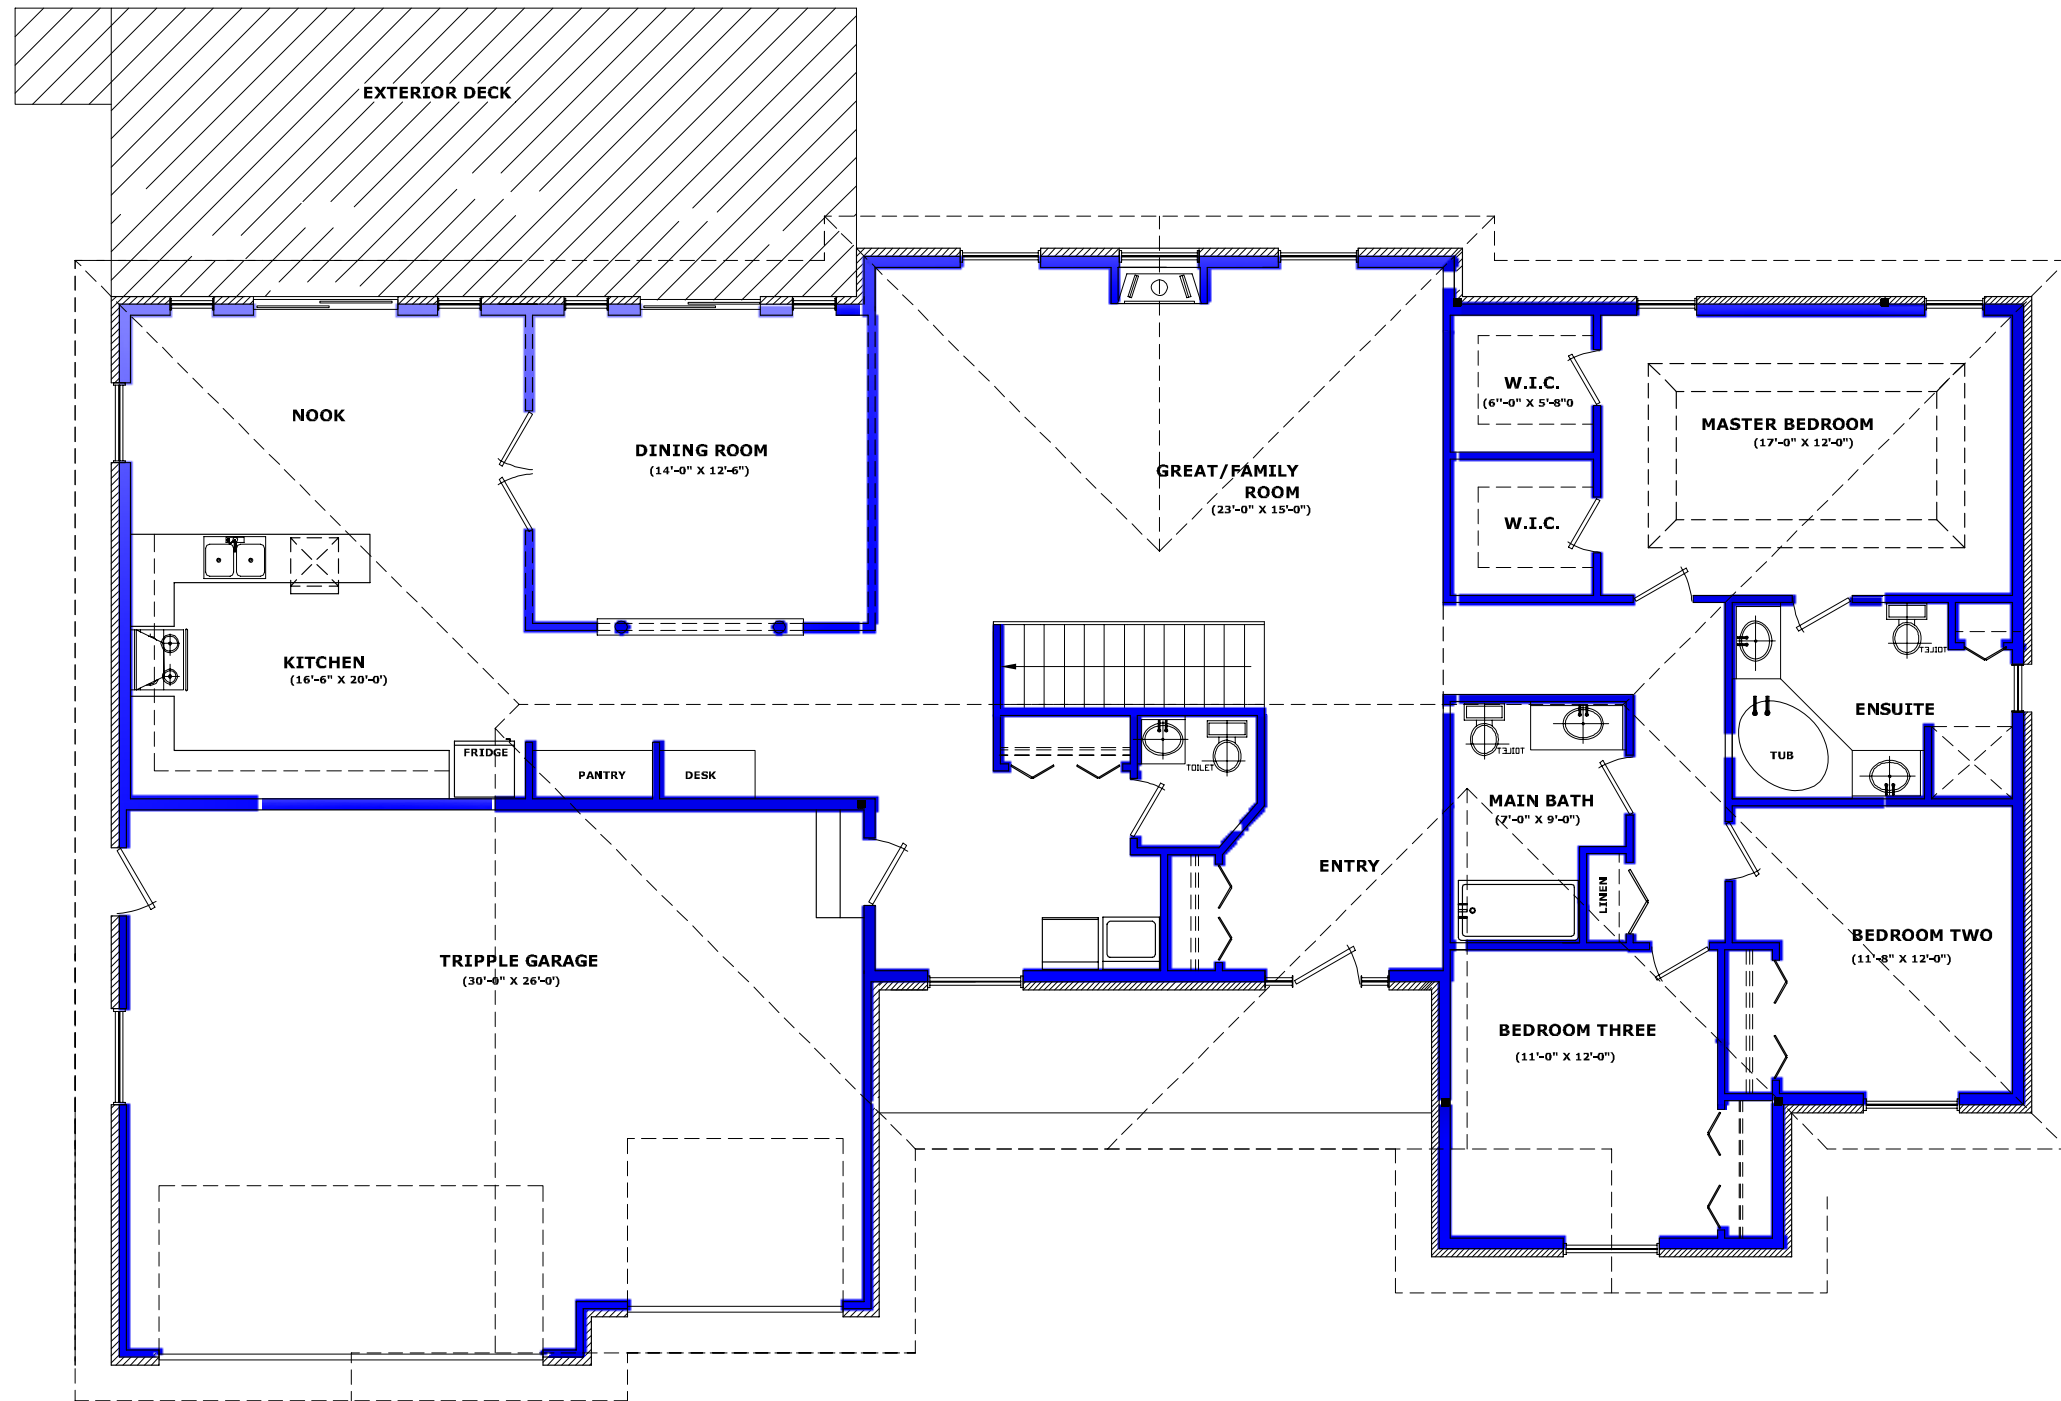

FRONT ELEVATION 2274 SQFT

MOUNTAIN DRAFTING
BCIN # 28171
3020 Drew Drive
South Mountain, Ontario

Alain Langlois BCIN# 22969
(613)989-1020

MOUNTAIN DRAFTING
BCIN # 28171
3020 Drew Drive
South Mountain, Ontario

GROUND FLOOR PLAN 2274 SQFT

Alain Langlois BCIN# 22969
(613)989-1020